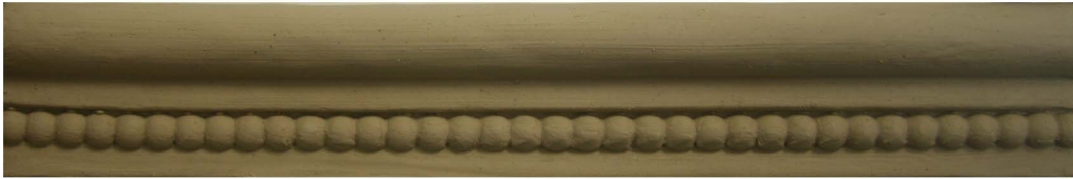

LARGE VICTORIAN MOLDING

SMALL VICTORIAN MOLDING

LARGE TRADITIONAL MOLDING

SMALL TRADITIONAL MOLDING

DOUBLE BEAD TRIM

SINGLE BEAD TRIM

HEDGEROW TRIM

PENCIL TRIM

TEMPLE TRIM

INDIAN MOLDING

IMAGES SHOWN ON TILE SHEETS ARE FOR REFERENCE ONLY, ACTUAL SIZE AND SHAPE MAY VARY. SCALE 1/2" = 1"